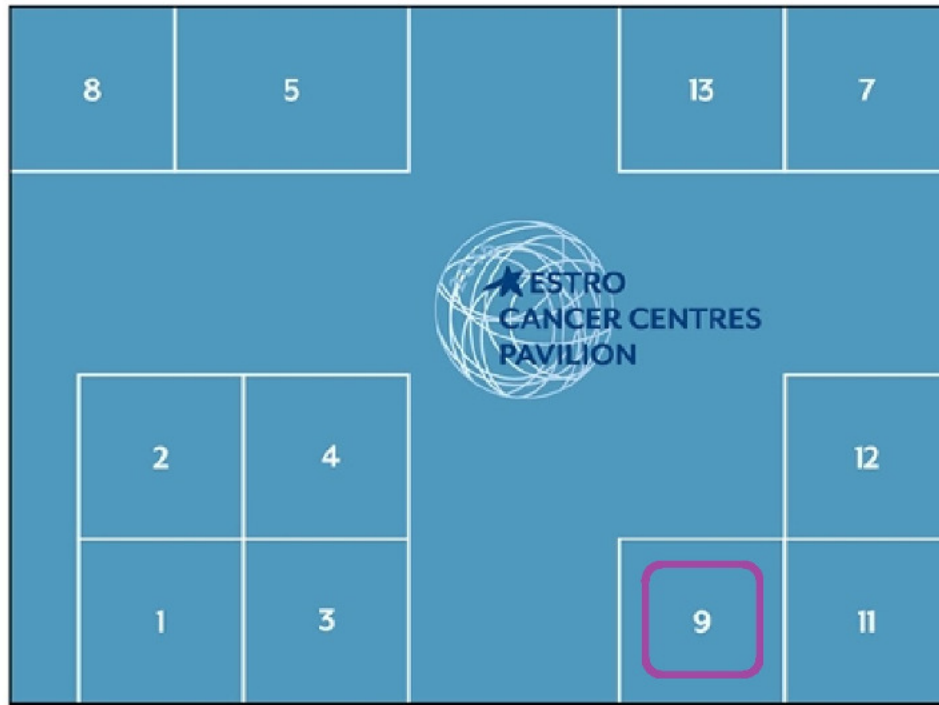

29 April - 3 May 2016

Turin, Italy

ESTRO CANCER PAVILION

ESTRO will launch the first **ESTRO Cancer Centres Pavilion** at the occasion of ESTRO 35.

The **ESTRO Cancer Centres Pavilion** will gather institutes from all over Europe that will welcome attendees on dedicated booths located in the exhibition area

Opening hours:

- Every day, from 29 April 19.30 at the welcome reception to 3 May
- Exhibition opening times (9.30 to 17.00)

Exhibition floorplan

ISTITUTO DEL RADIO
UNIVERSITY OF BRESCIA

6700-9

Spedali Civili di Brescia
Piazzale Spedali Civili, 1
25123, Brescia
Italy